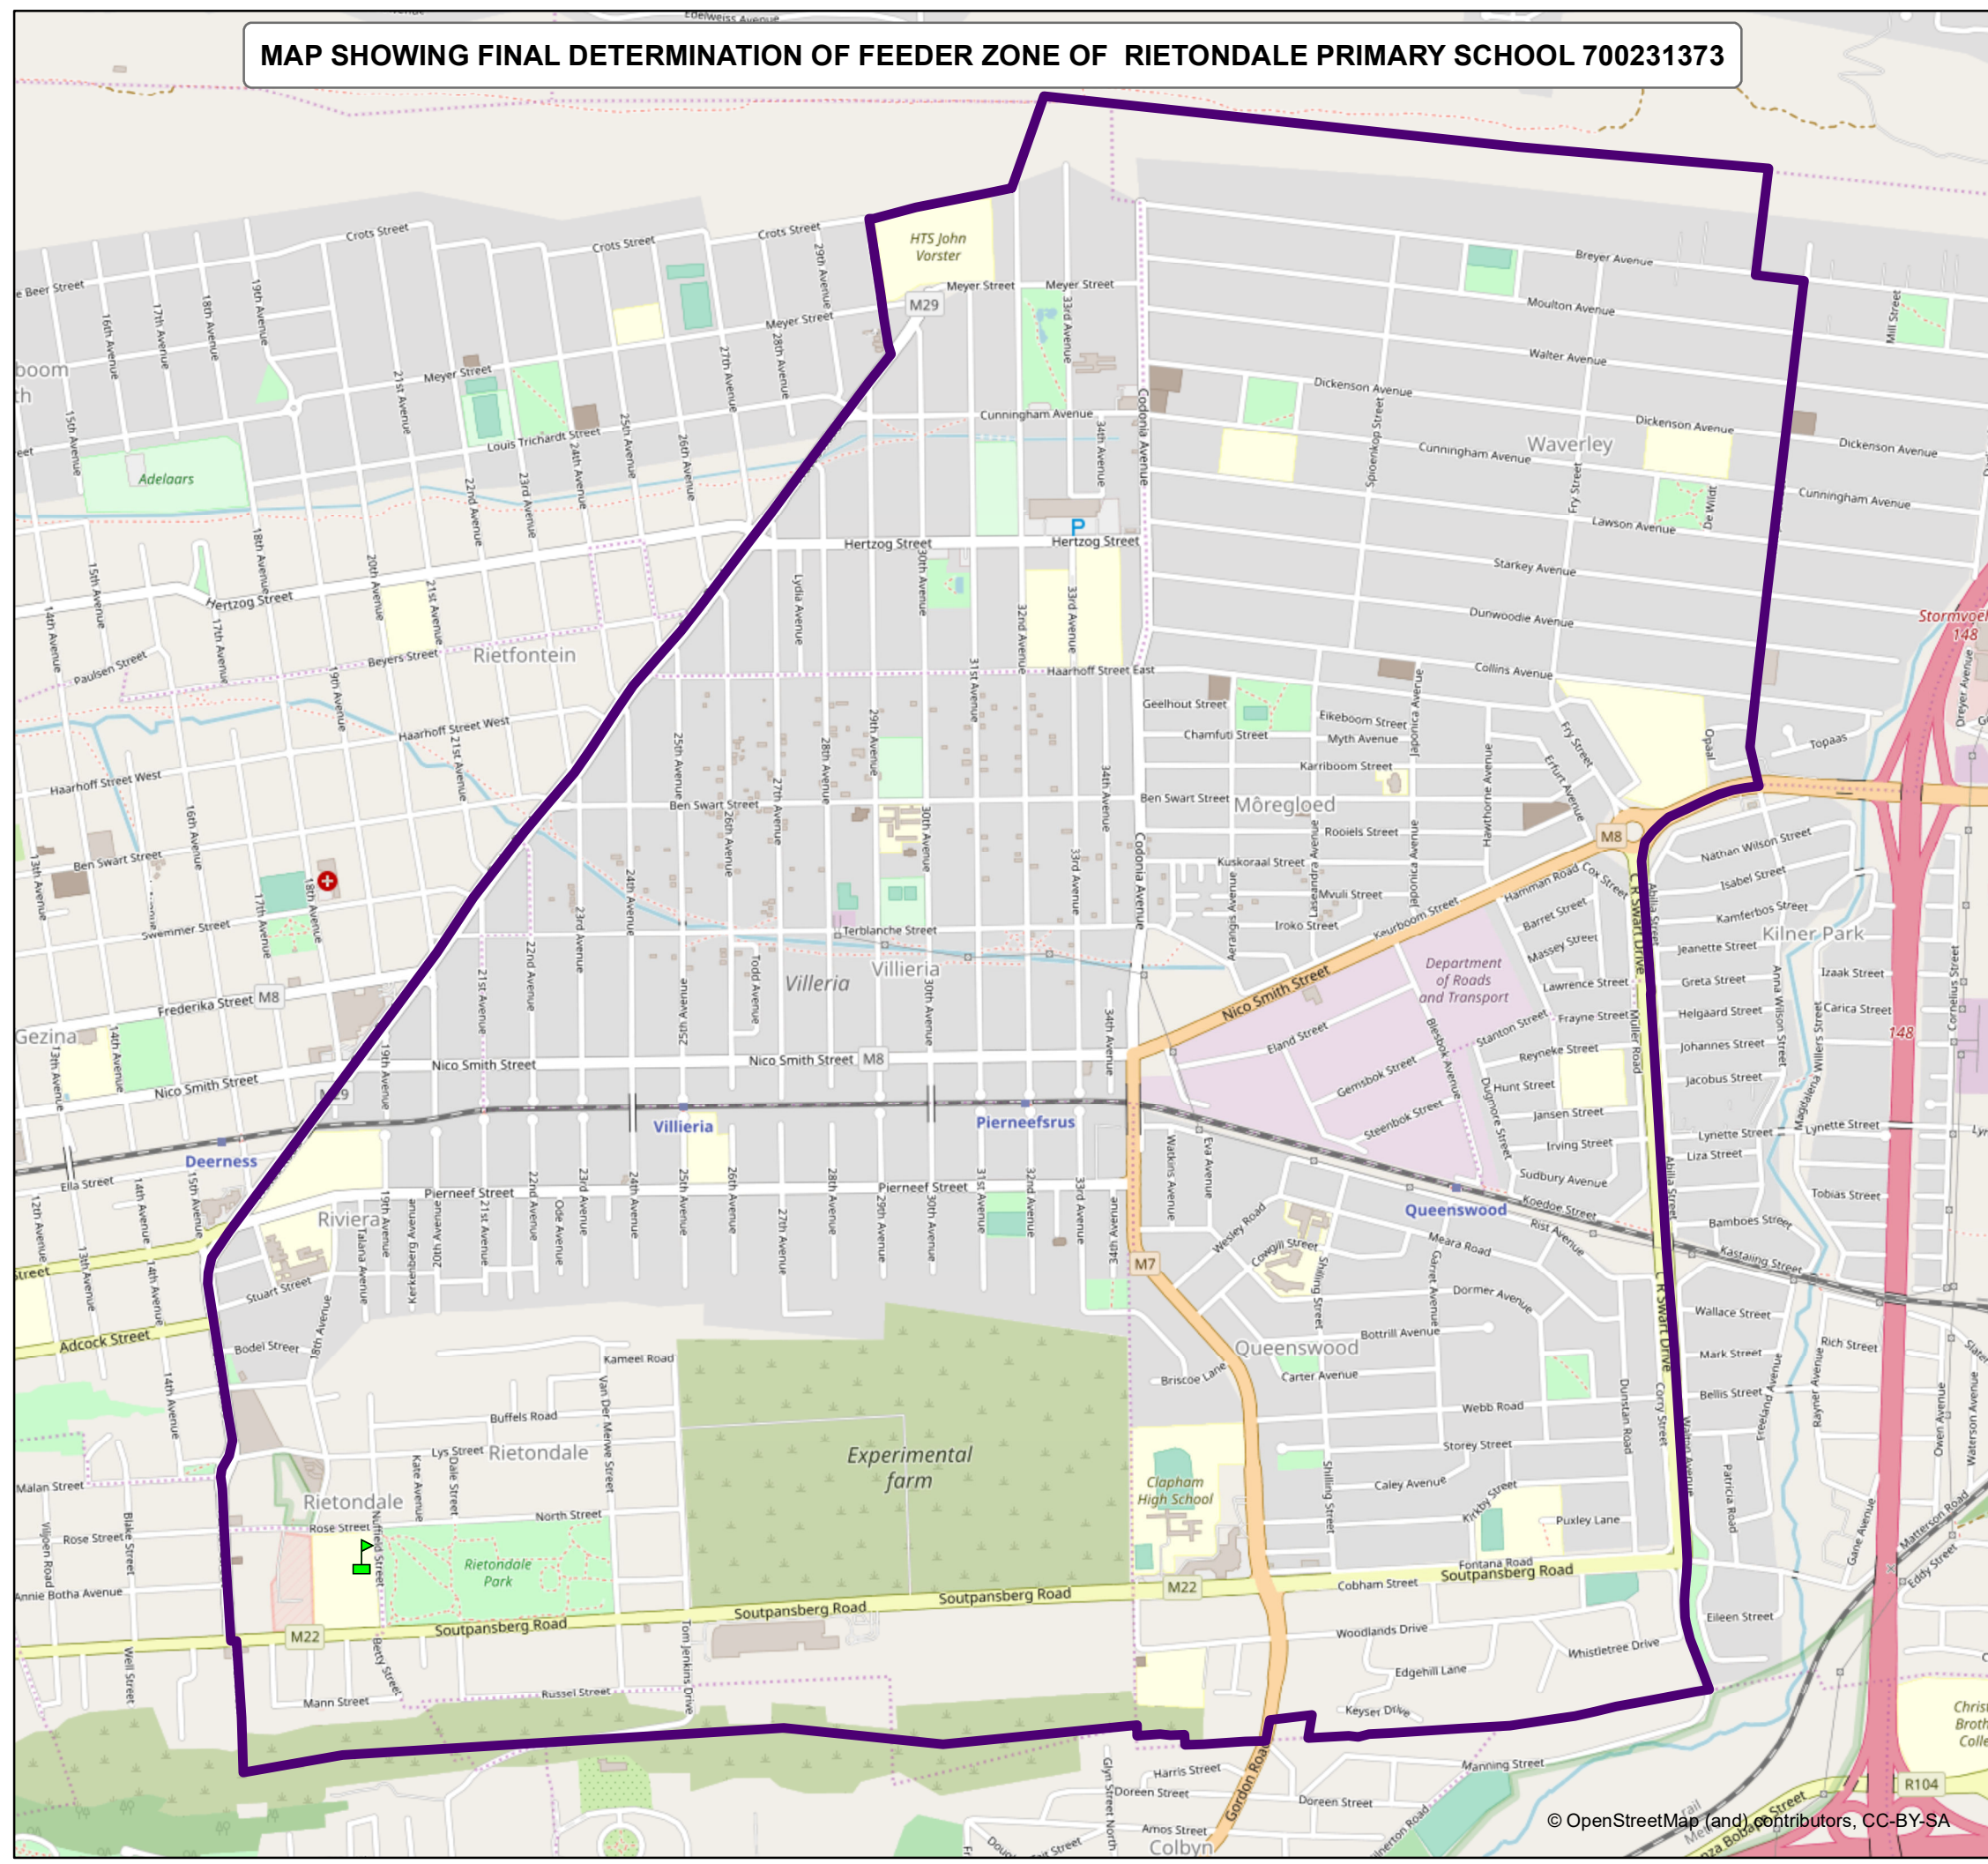

CIRCUIT NUMBER: 1
CLUSTER NUMBER: 1

ADDRESS:
10
NUFFIELD STREET
RIETONDALE

PRETORIA

LATITUDE: -25.731979
LONGITUDE: 28.219173

 SCHOOL

 FEEDER ZONE

Production date: May 2019
Prepared by: EMIS

Data Sources:
OpenStreetMap and Contributors
Gauteng Department of Education

Kilometers

0 0.325 0.65 1.3

© OpenStreetMap (and) contributors, CC-BY-SA